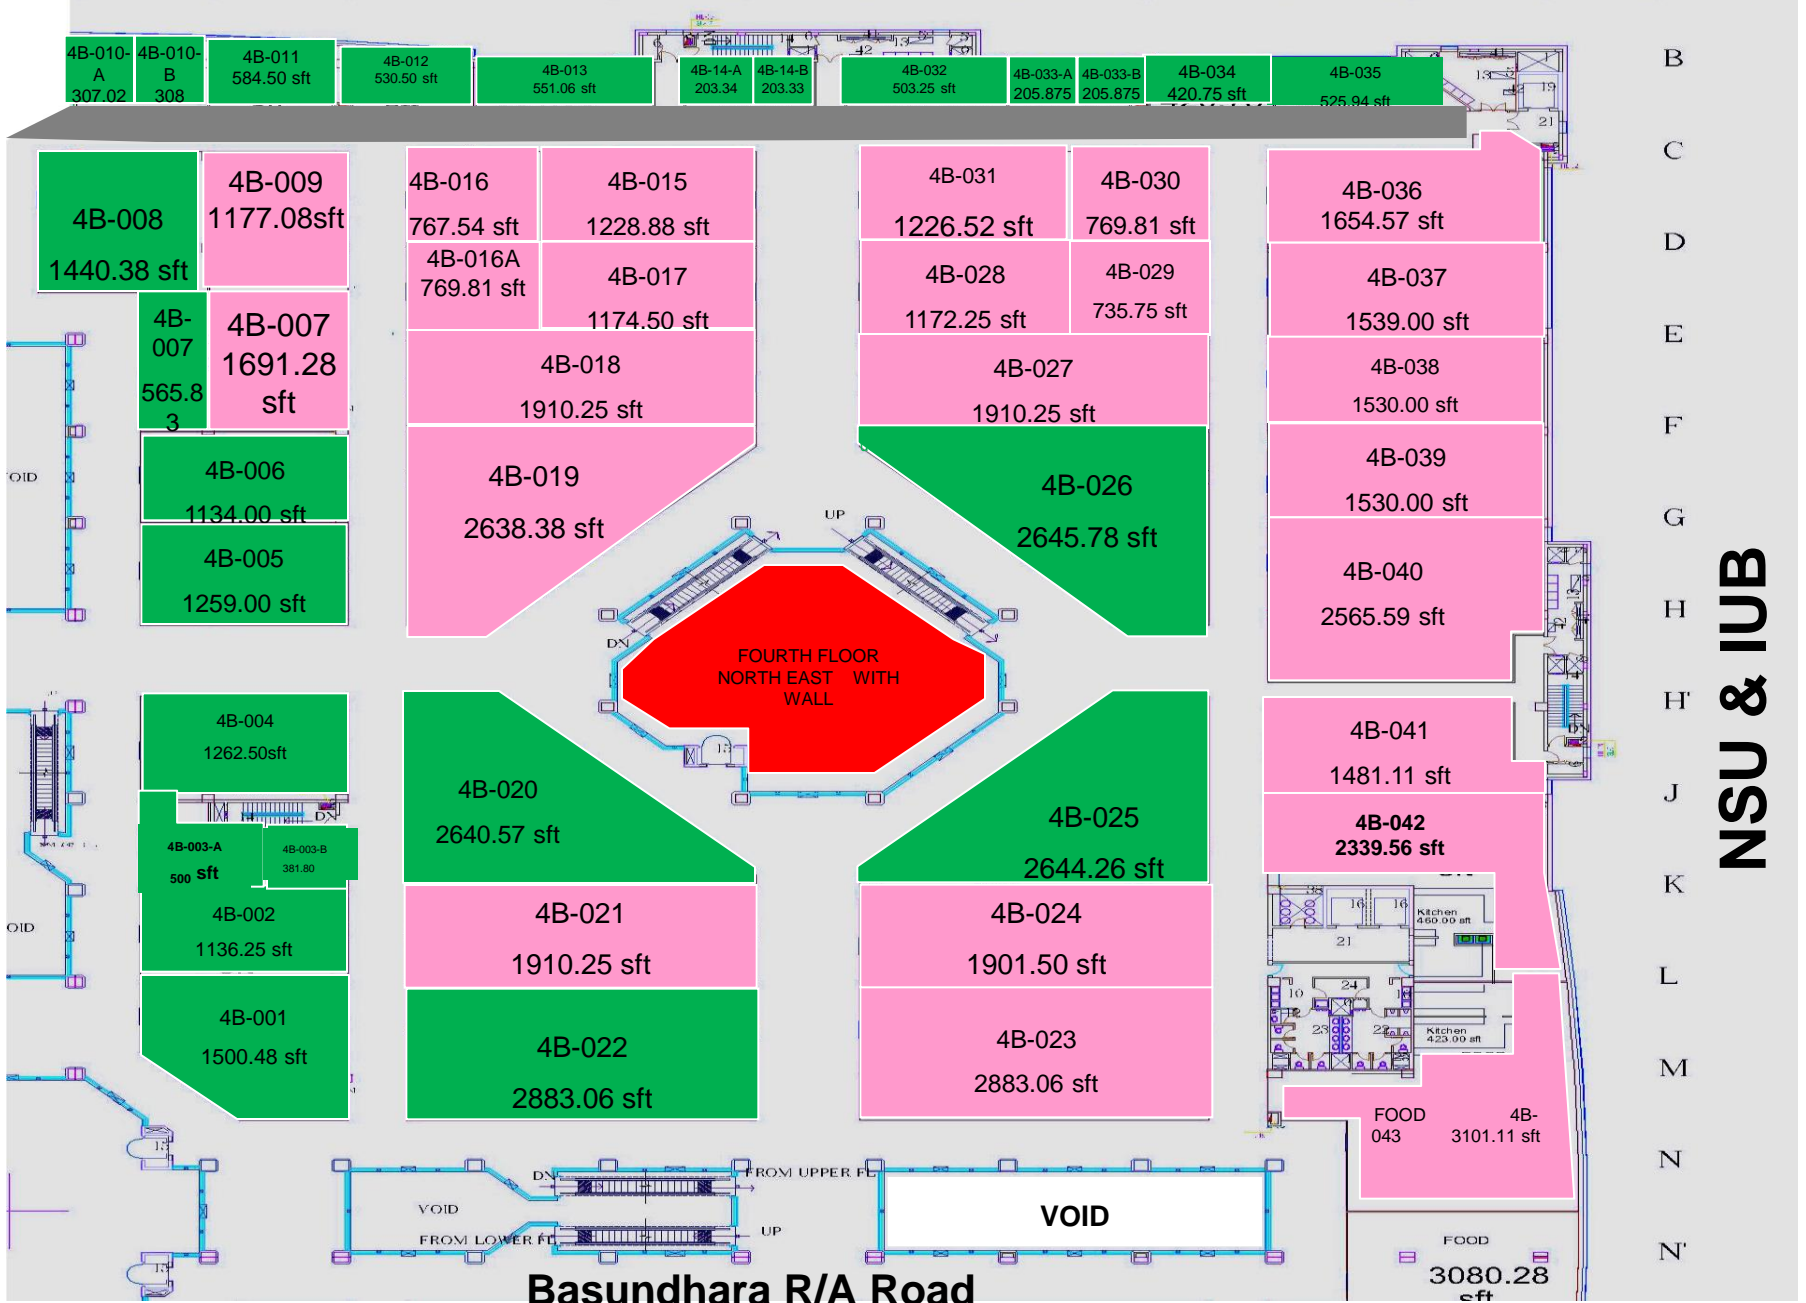

N.B: Pink Color Is Open for Rent

Purbachal

N.B: Green Color is Booked

Purbachal

N.B: Pink Color Is Open for Rent

N.B: Green Color is Booked

5 16 17 18 19 20 21 22

NSU & IUB

Basundhara R/A Road