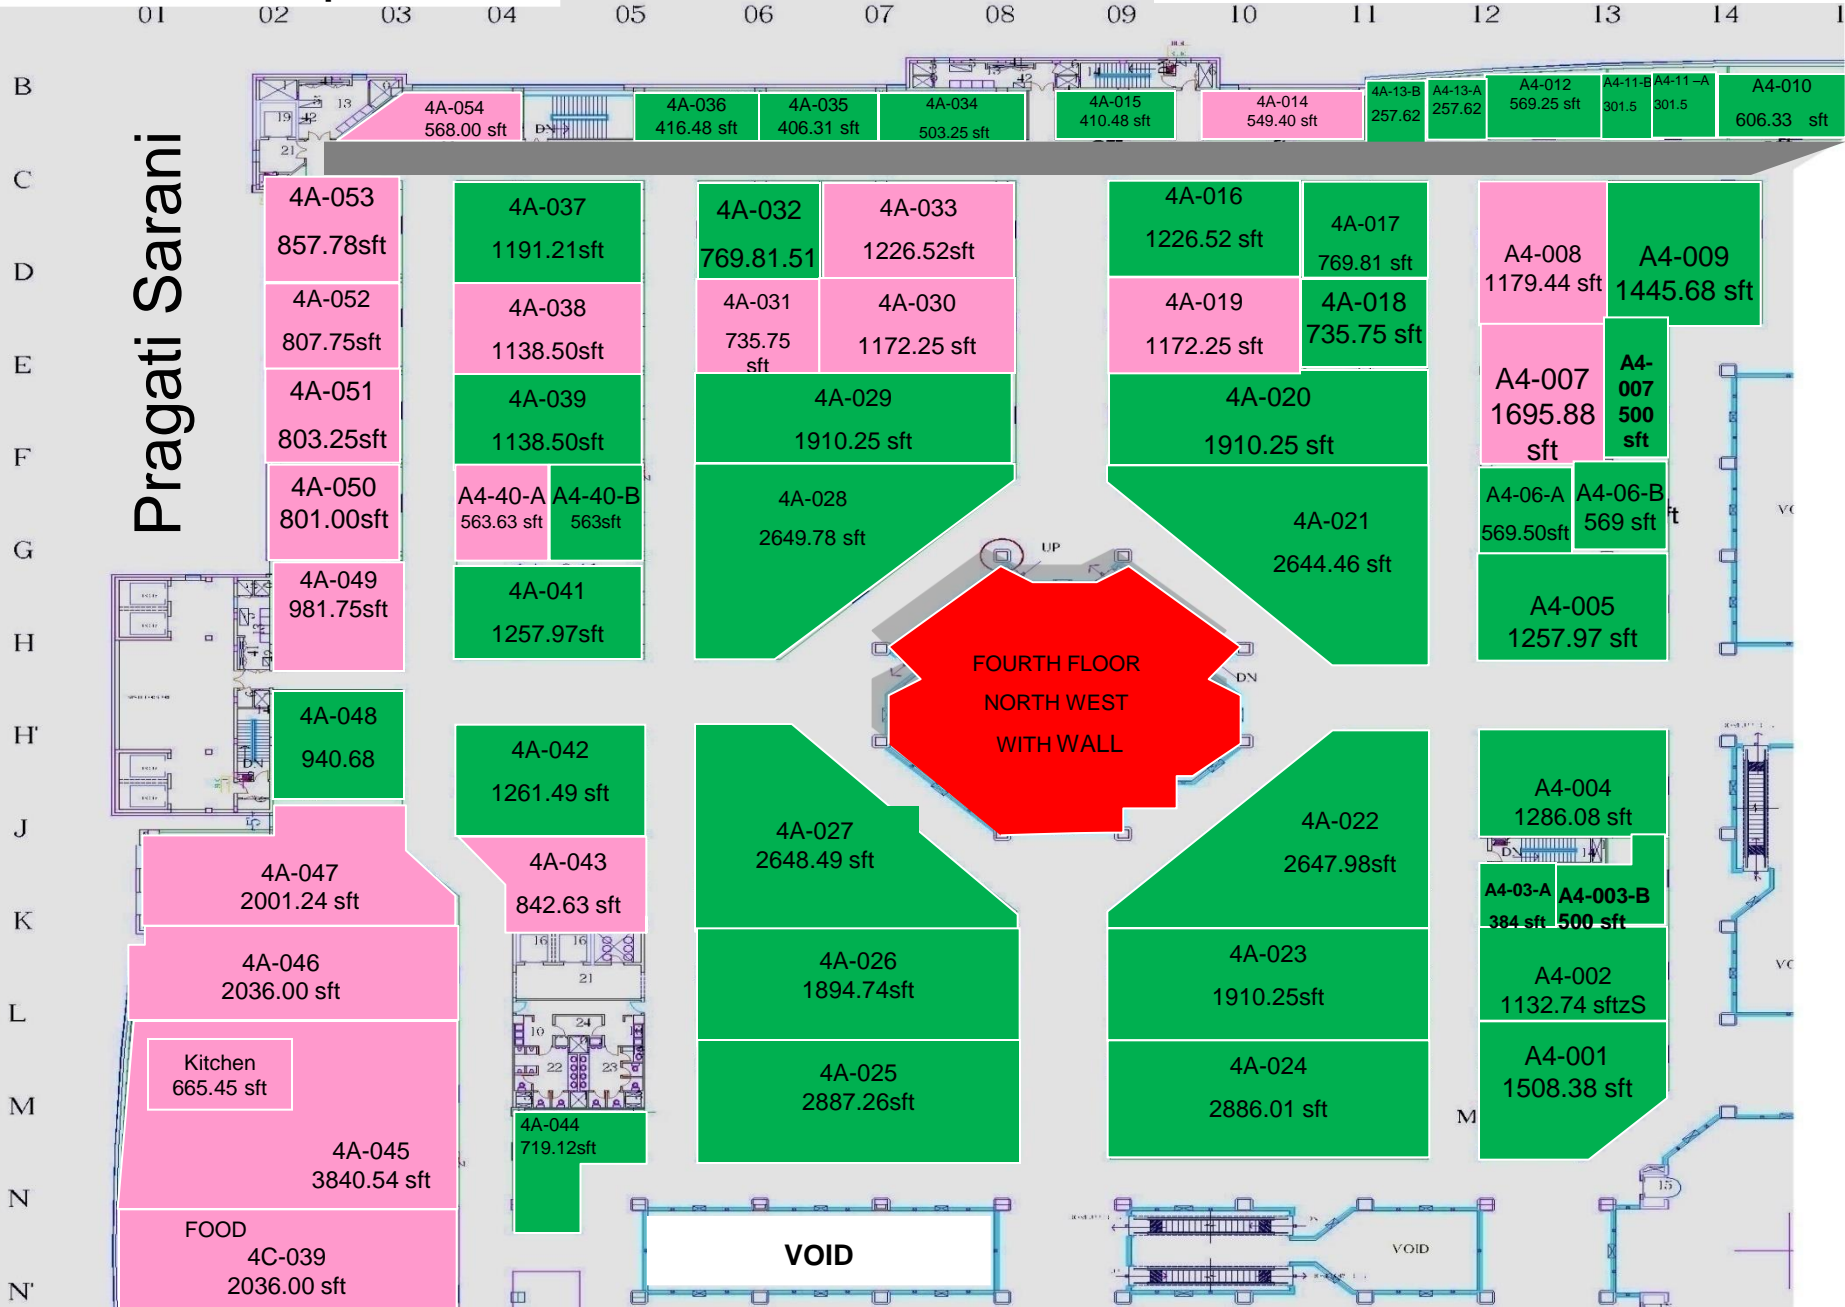

N.B: Pink Color Is Open for Rent

Purbachal

N.B: Green Color is Booked

Purbachal

N.B: Pink Color Is Open for Rent

N.B: Green Color is Booked

5 16 17 18 19 20 21 22

NSU & IUB

Basundhara R/A Road